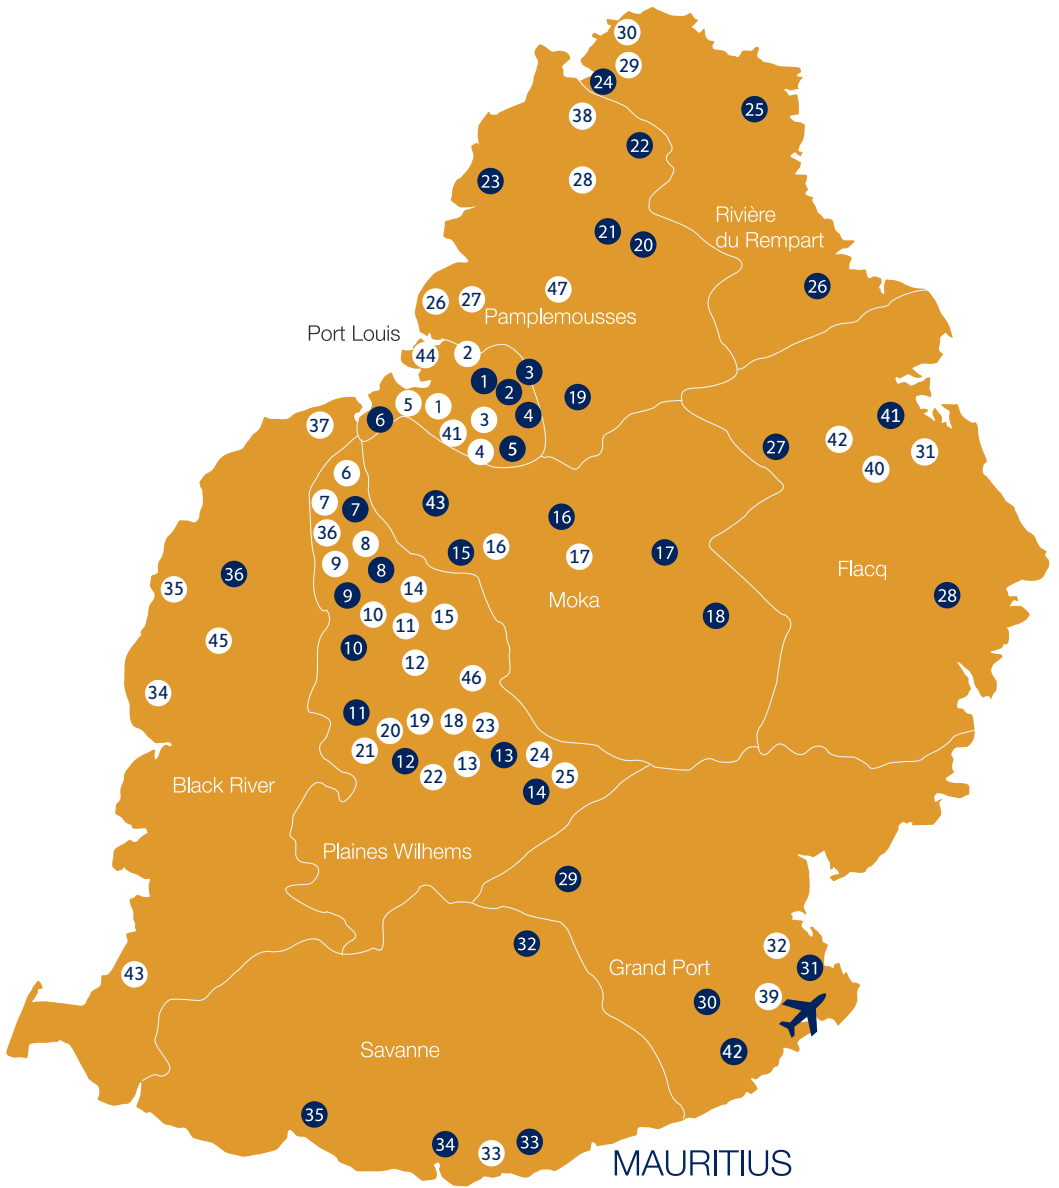

SITES

- 43 CASH / DEPOSIT ATMs AT BRANCHES & COUNTERS
- 47 OFFSITE ATMs